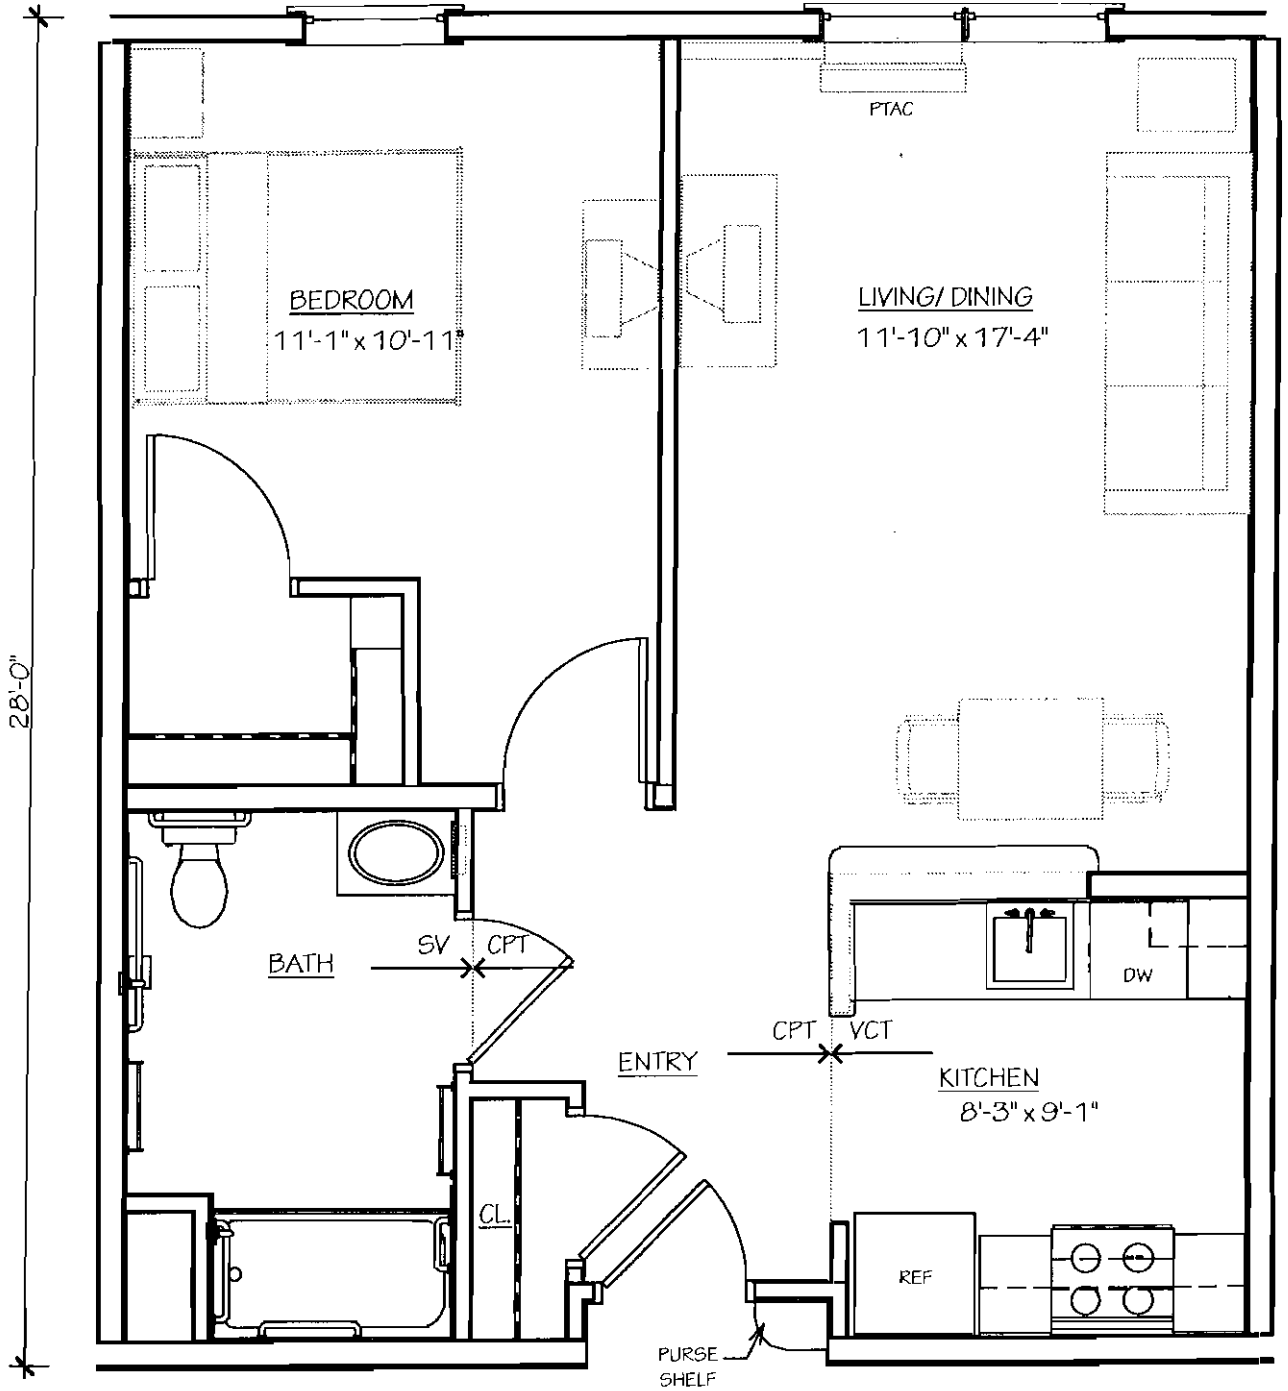

UNIT  
DEMISING  
WALL

UNIT  
DEMISING  
WALL

24'-0"

1

# UNIT A PLAN

SCALE: 1/4" = 1'-0"